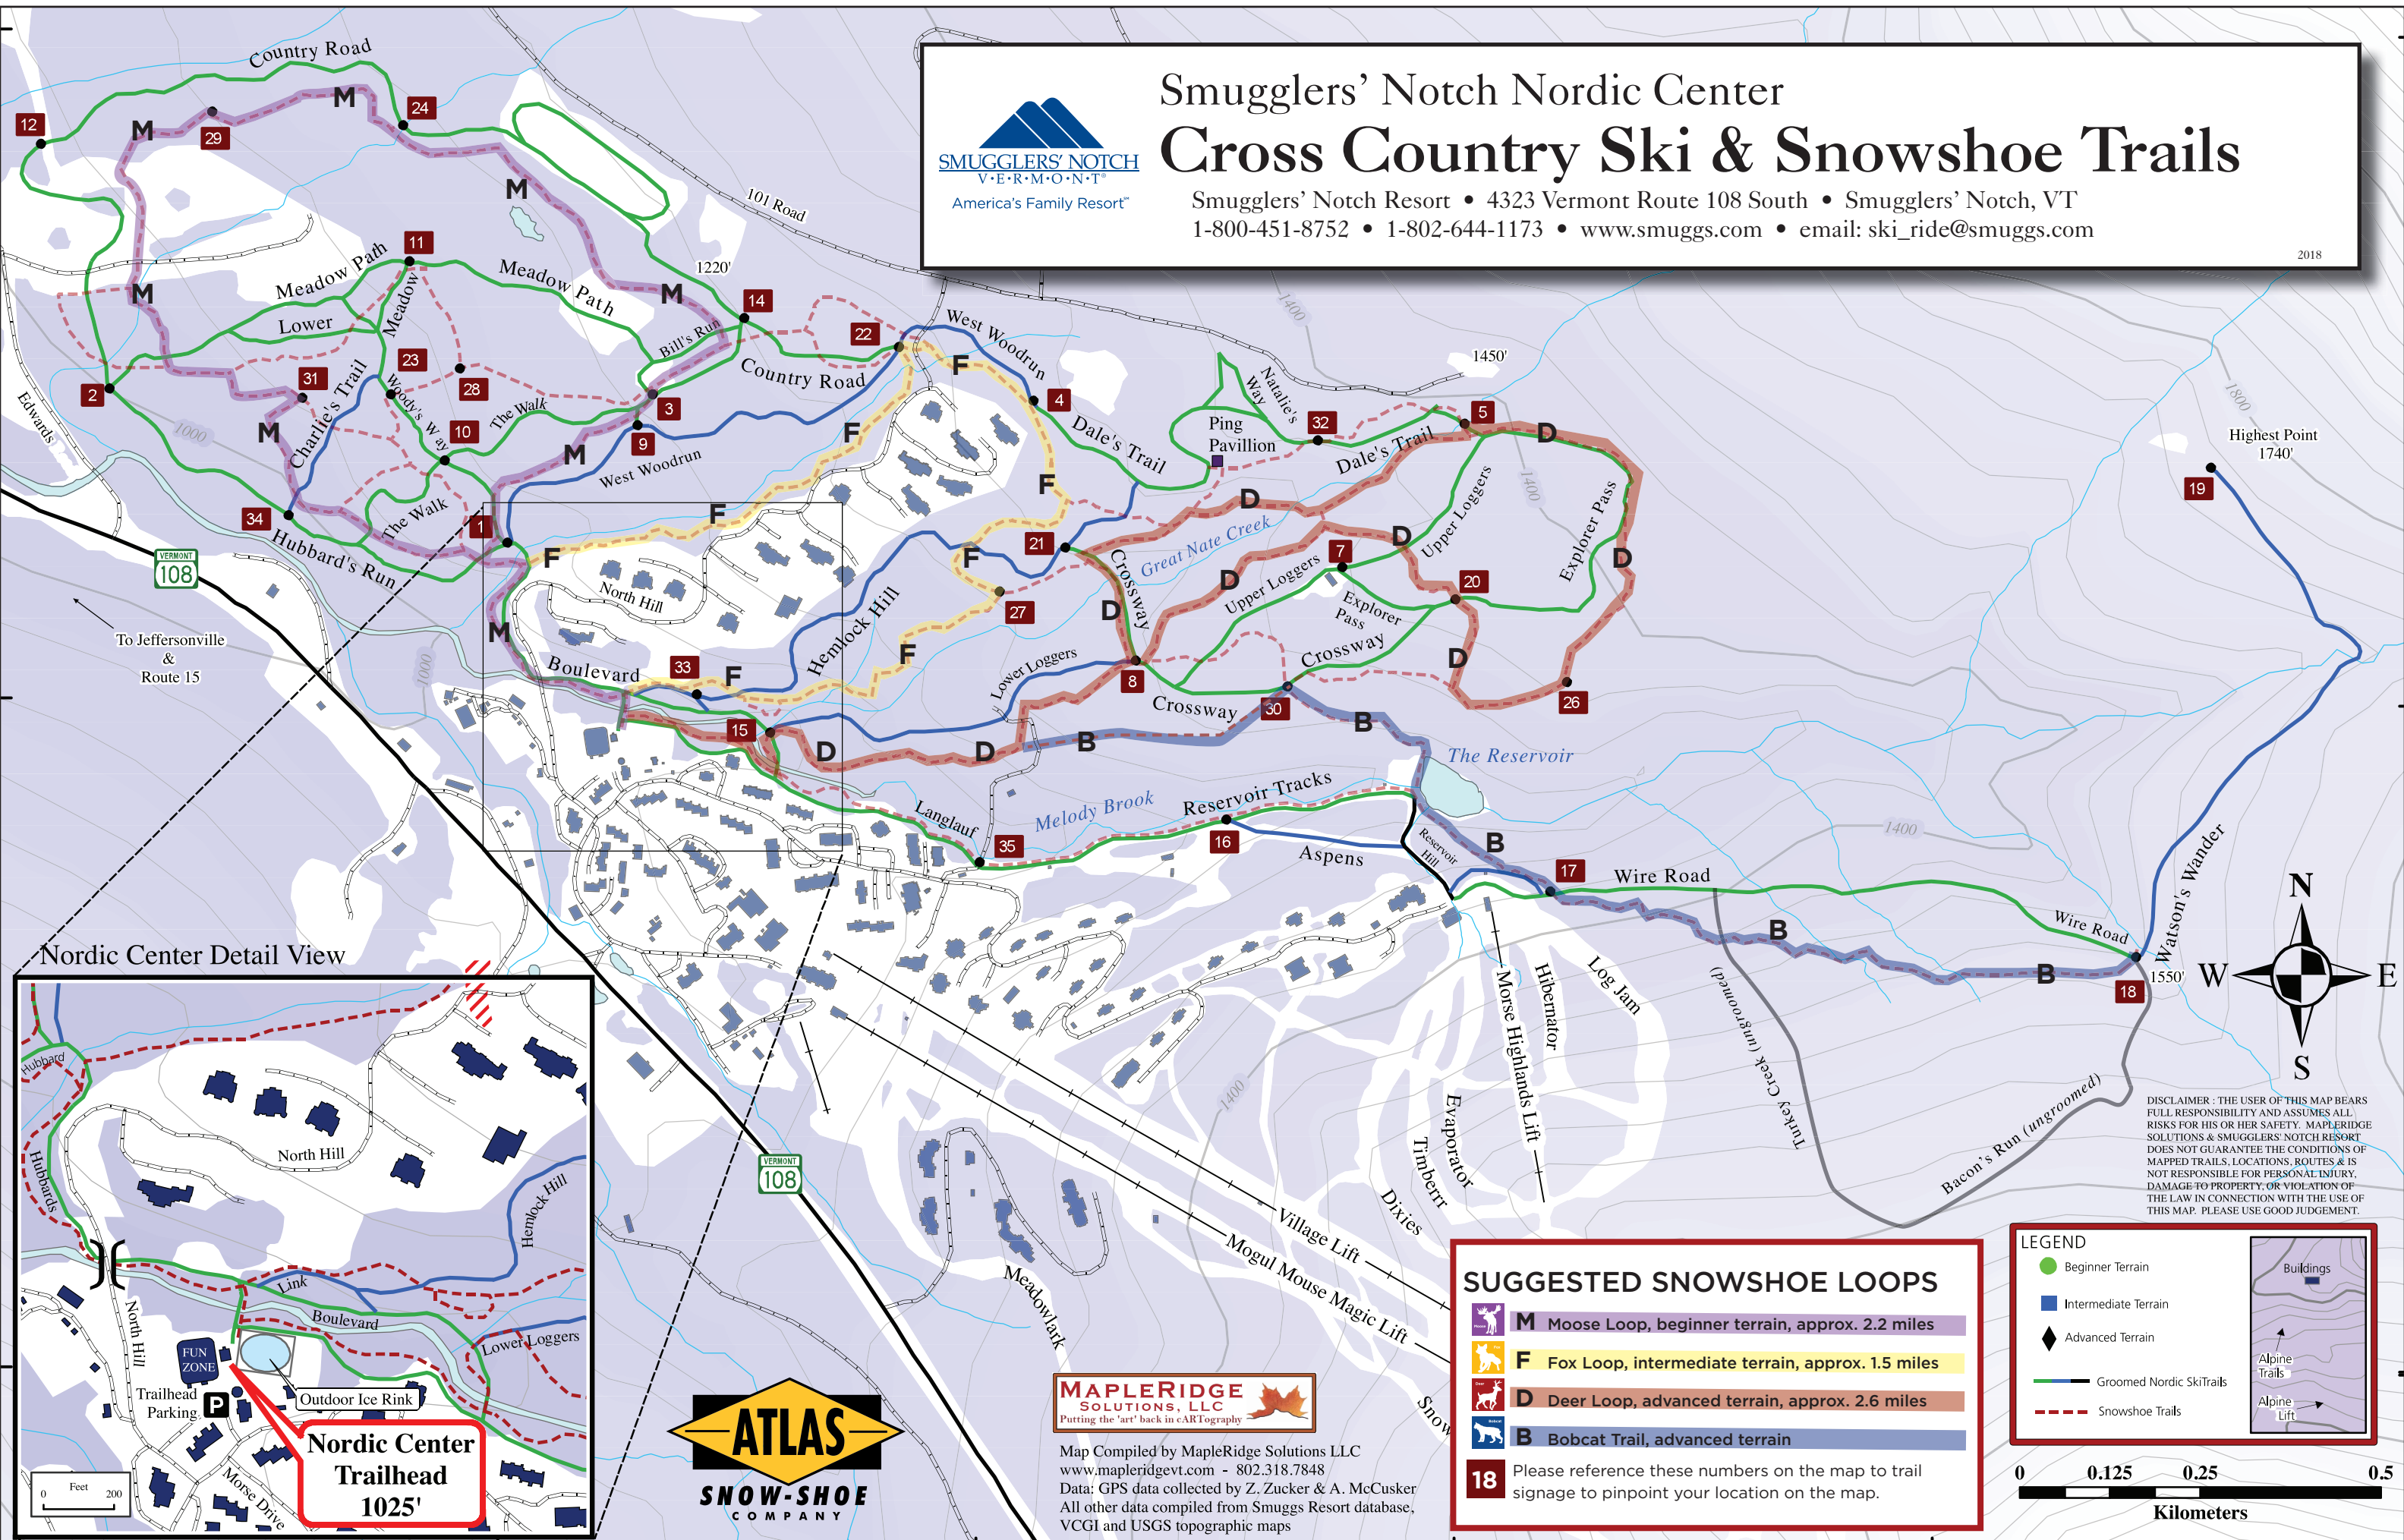

# Smugglers' Notch Nordic Center Cross Country Ski & Snowshoe Trails

Smugglers' Notch Resort • 4323 Vermont Route 108 South • Smugglers' Notch, VT  
1-800-451-8752 • 1-802-644-1173 • www.smuggs.com • email: ski\_ride@smuggs.com

2018

Nordic Center Detail View

DISCLAIMER: THE USER OF THIS MAP BEARS FULL RESPONSIBILITY AND ASSUMES ALL RISKS FOR HIS OR HER SAFETY. MAPLERIDGE SOLUTIONS & SMUGGLERS' NOTCH RESORT DOES NOT GUARANTEE THE CONDITIONS OF MAPPED TRAILS, LOCATIONS, ROUTES & IS NOT RESPONSIBLE FOR PERSONAL INJURY, DAMAGE TO PROPERTY, OR VIOLATION OF THE LAW IN CONNECTION WITH THE USE OF THIS MAP. PLEASE USE GOOD JUDGMENT.

### SUGGESTED SNOWSHOE LOOPS

- M** Moose Loop, beginner terrain, approx. 2.2 miles
  - F** Fox Loop, intermediate terrain, approx. 1.5 miles
  - D** Deer Loop, advanced terrain, approx. 2.6 miles
  - B** Bobcat Trail, advanced terrain
- 18** Please reference these numbers on the map to trail signage to pinpoint your location on the map.

**LEGEND**

- Beginner Terrain
- Intermediate Terrain
- ◆ Advanced Terrain
- Groomed Nordic Ski Trails
- - - Snowshoe Trails

Map Compiled by MapleRidge Solutions LLC  
www.mapleridgevt.com - 802.318.7848  
Data: GPS data collected by Z. Zucker & A. McCusker  
All other data compiled from Smuggs Resort database, VCGI and USGS topographic maps