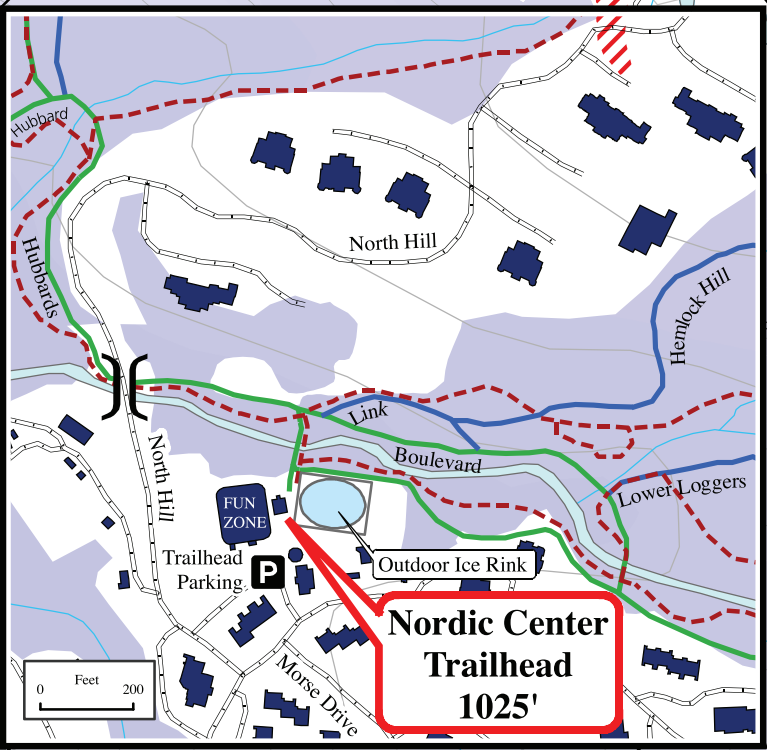

# Smugglers' Notch Nordic Center Cross Country Ski & Snowshoe Trails

Smugglers' Notch Resort • 4323 Vermont Route 108 South • Smugglers' Notch, VT  
1-800-451-8752 • 1-802-644-1173 • www.smuggs.com • email: ski\_ride@smuggs.com

2018

Nordic Center Detail View

DISCLAIMER: THE USER OF THIS MAP BEARS FULL RESPONSIBILITY AND ASSUMES ALL RISKS FOR HIS OR HER SAFETY. MAPLERIDGE SOLUTIONS & SMUGGLERS' NOTCH RESORT DOES NOT GUARANTEE THE CONDITIONS OF MAPPED TRAILS, LOCATIONS, ROUTES & IS NOT RESPONSIBLE FOR PERSONAL INJURY, DAMAGE TO PROPERTY, OR VIOLATION OF THE LAW IN CONNECTION WITH THE USE OF THIS MAP. PLEASE USE GOOD JUDGMENT.

### SUGGESTED SNOWSHOE LOOPS

- M** Moose Loop, beginner terrain, approx. 2.2 miles
  - F** Fox Loop, intermediate terrain, approx. 1.5 miles
  - D** Deer Loop, advanced terrain, approx. 2.6 miles
  - B** Bobcat Trail, advanced terrain
- 18** Please reference these numbers on the map to trail signage to pinpoint your location on the map.